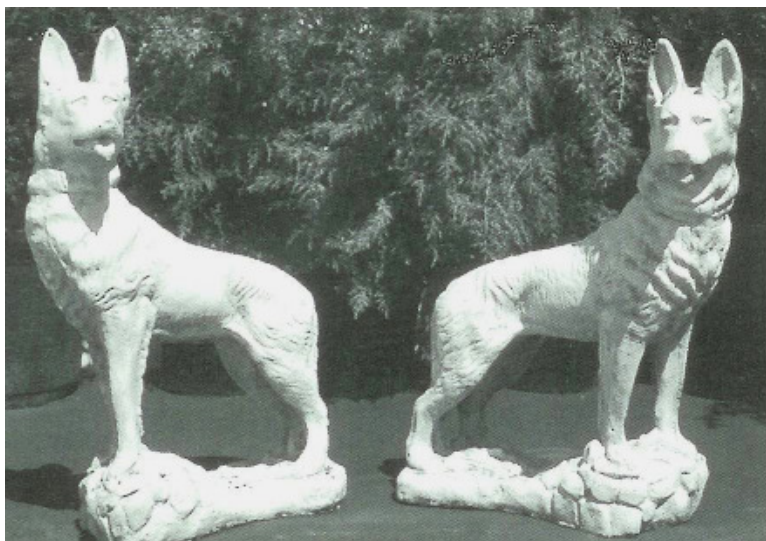

Art.721
Lupo dx.
alt.cm.70x47x23
kg.45

Art.722
Lupo sx.
alt.cm.70x47x23
kg.45