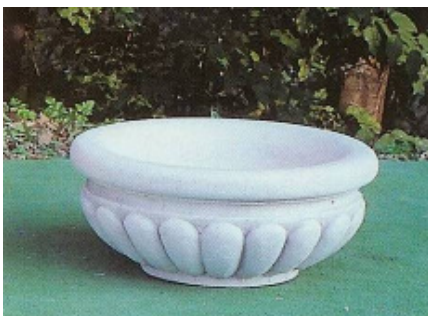

Art.54/b
Vaso ciclamino
alt.cm.20x44x28kg.11

Art.55
Vaso castino
alt.cm.18x25-kg.7

Art.56/a
Ciottola oval epic.
alt.cm.40x46x70
kg.40

Art.56/b
Ciottola ovale gr.
alt.cm.60x100x66
kg.110

Art.57
Ciottola margherita
alt.cm.33x47
kg.22

Art.58
Ciottola mini
alt.cm.20x40-kg.20

Art.59
Ciottola cappa
alt.cm.64x50-kg.35

Art.60
Ciottola ambra
alt.cm.40x60-kg.60

Art.61
Ciottola bucciata
alt.cm.25x50
kg.35

Art.62
Fioriera marylin
alt.cm.24x67x42
kg.34